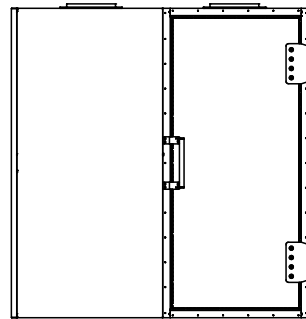

The possible locations for the shielded door are marked green

Top view

Front view

Right view

Title : Faraday cage 2x4 2263x4363		Scale 1 : 50	Designed : RvdB	Checked :	
Projectname : Faraday cage 2x4 2263x4363			Date : 1-12-2022	Date :	
Client :		 WWW.HOLLANDSHIELDING.COM TELEFOON : +31 78 204 9000 FAX : +31 78 204 9008 E-MAIL : INFO@HOLLANDSHIELDING.COM	A3 Page	Project number:	Rev. 00
				1 of 1	Drawing number
				Faraday cage 2x4 2263x4363	