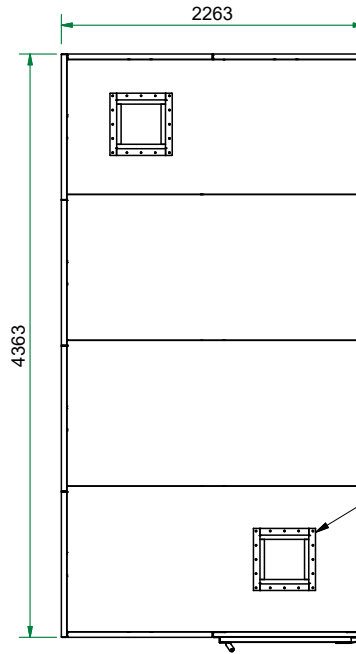

The possible locations for the shielded door are marked green

Top view

Front view

Right view

Title : Faraday cage 2x4 2263x4363		Scale 1 : 50	Designed : RvdB	Checked :	
Projectname : Faraday cage 2x4 2263x4363			Date : 1-12-2022	Date :	
Client :		 WWW.HOLLANDSHIELDING.COM TELEFOON : +31 78 204 9000 FAX : +31 78 204 9008 E-MAIL : INFO@HOLLANDSHIELDING.COM	A3 Page	Project number:	Rev. 00
				1 of 1	Drawing number
				Faraday cage 2x4 2263x4363	