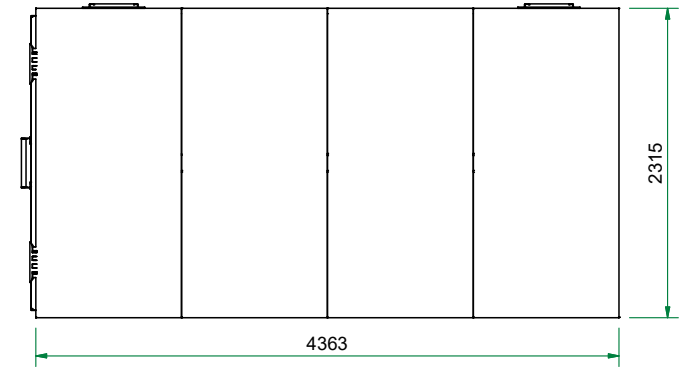

The possible locations for the shielded door are marked green

Top view

Front view

Right view

Title : Faraday cage 2x4 2263x4363		Scale 1 : 50	Designed : RvdB	Checked :	
Projectname : Faraday cage 2x4 2263x4363			Date : 1-12-2022	Date :	
Client :		 WWW.HOLLANDSHIELDING.COM TELEFOON : +31 78 204 9000 FAX : +31 78 204 9008 E-MAIL : INFO@HOLLANDSHIELDING.COM	A3 Page	Project number:	Rev. 00
				1 of 1	Drawing number
				Faraday cage 2x4 2263x4363	